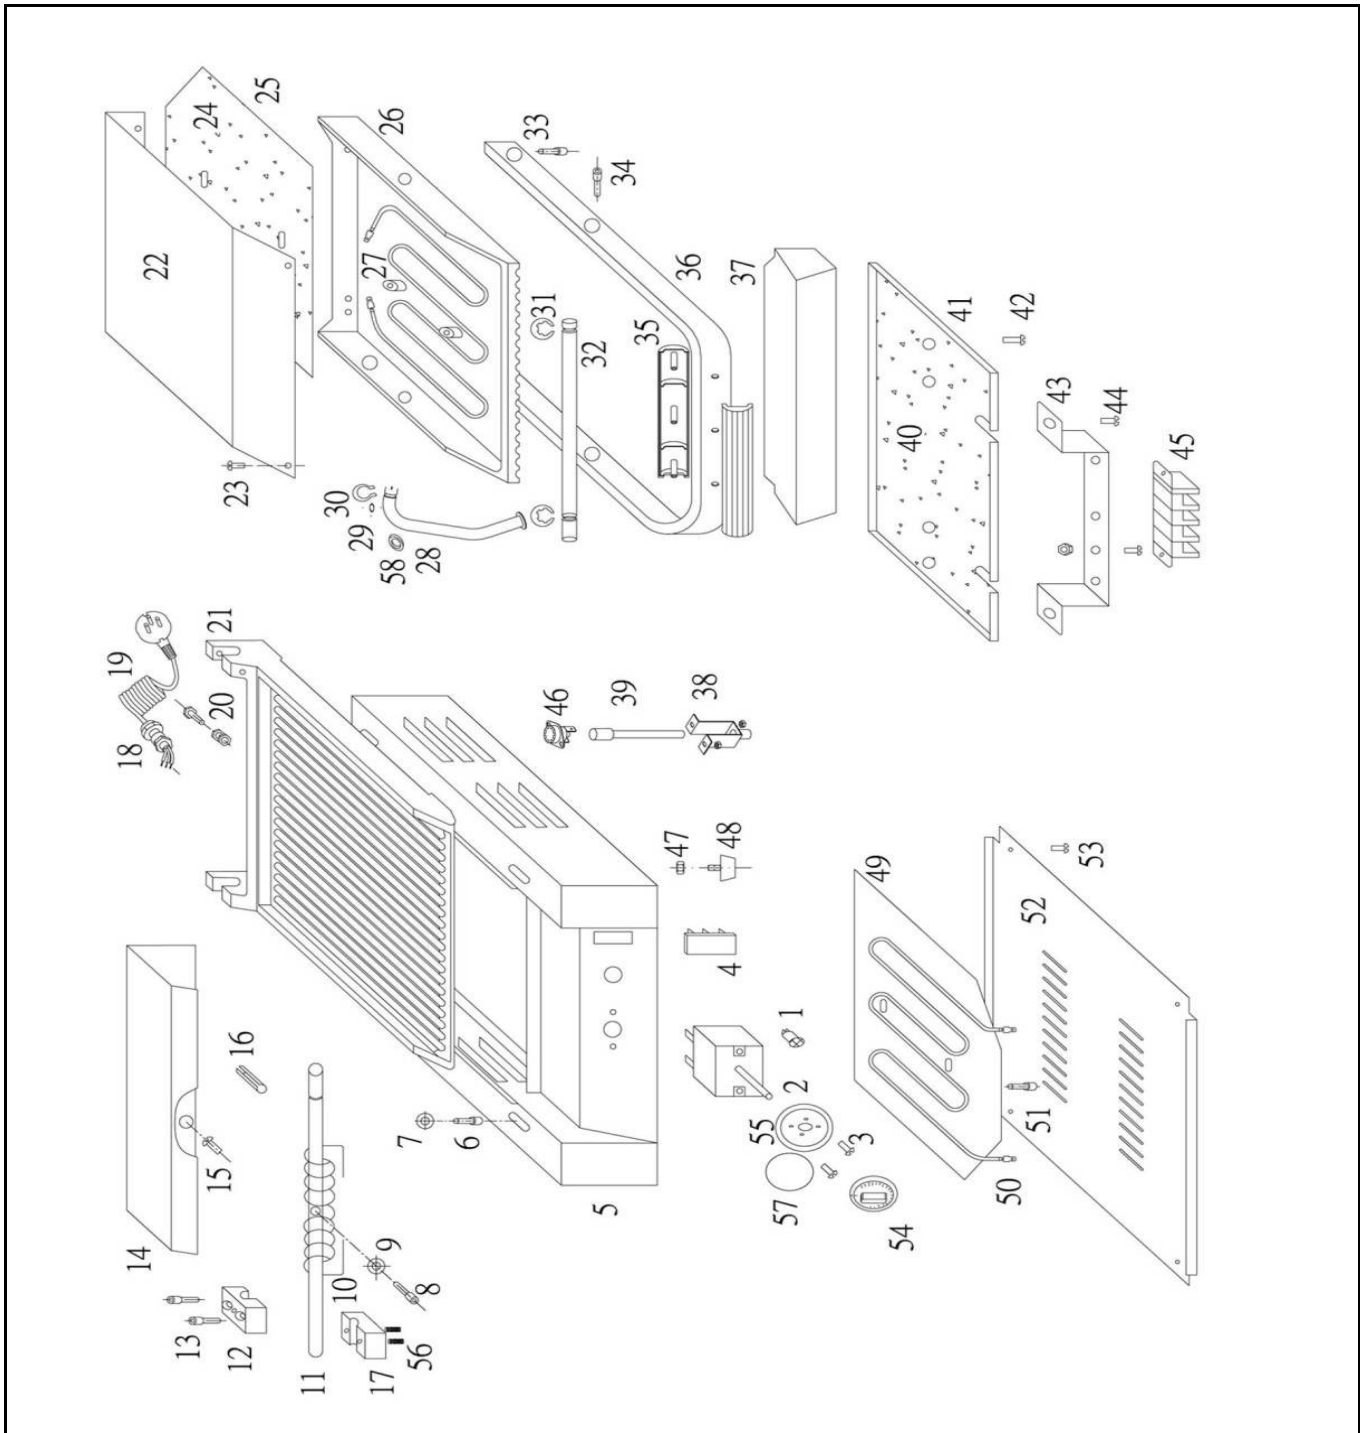

Drawing

Hendi B.V. Steenoven 21 3911 TX Rhenen The Netherlands	Batch #	Appliance part#
	0000000	263655
	Description	
	Contact grill "panini"	

Date	28-03-2012	Revision #	Revision version
Revision	First bill of materials (BOM)